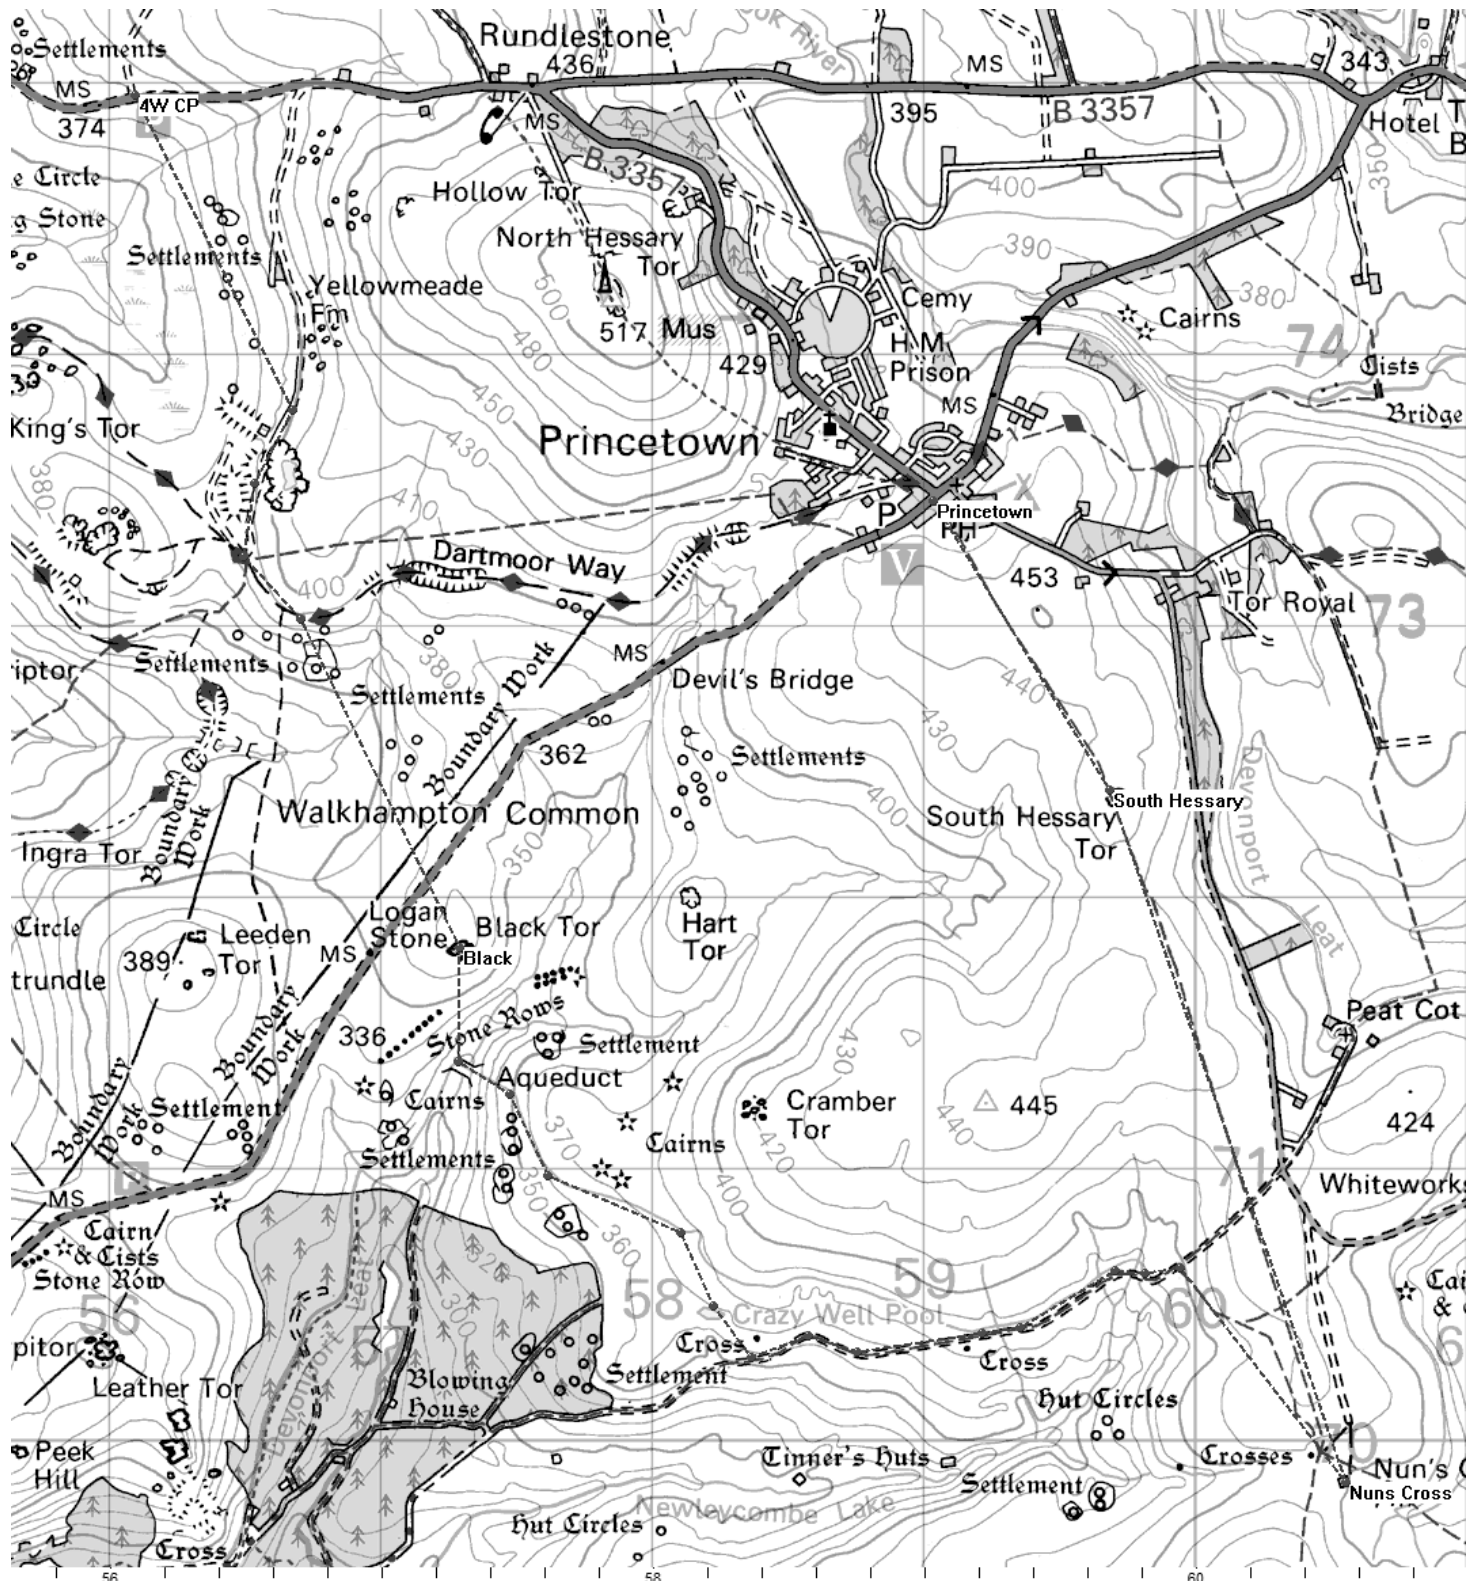

Route: TT wk 4.2 35

Summary

Route Distance: 12.2 km

Estimated Time: 3:55

Total Ascent: 269 m

Total Descent: 229 m

Elevation Profile

Waypoints

Leg	Name / Position / Elevation	Bearing	Distance	Ascent	Time	Comments	Photo
0	4W CP SX 56085 74950 378 m						
1	Black SX 57280 71810 370 m	159°M	3.53 km	80 m	1:08		
2	Nuns Cross SX 60545 69840 400 m	121°M	4.71 km	133 m	1:34		
3	South Hessary SX 59675 72390 443 m	341°M	2.69 km	51 m	0:51		
4	Princetown SX 59025 73455 418 m	329°M	1.25 km	6 m	0:21		
Totals:			12.2 km	269 m	3:55		

Overview Map

© 2006 Crown Copyright; Ordnance Survey, Licence Number PU 100034184

Prepared with Memory-Map